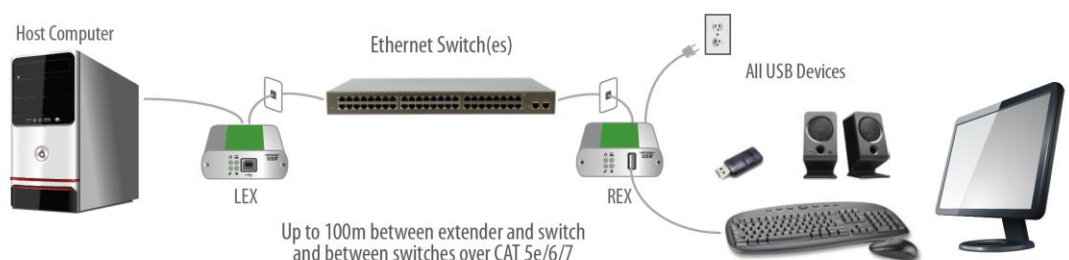

Applications

- Remote storage
- Security and monitoring
- Professional Audio-Visual
- Keyboard and mouse

* Maximum throughput will vary based on network traffic, distances and number of switches between extenders.

** Pre-paired network configuration only applies to units purchased together as a complete Local and Remote Extender system.

**EXTREME
USB®**

Specifications subject to
change without notification.
©2016
Icron Technologies Corp.
#90-01489-A01